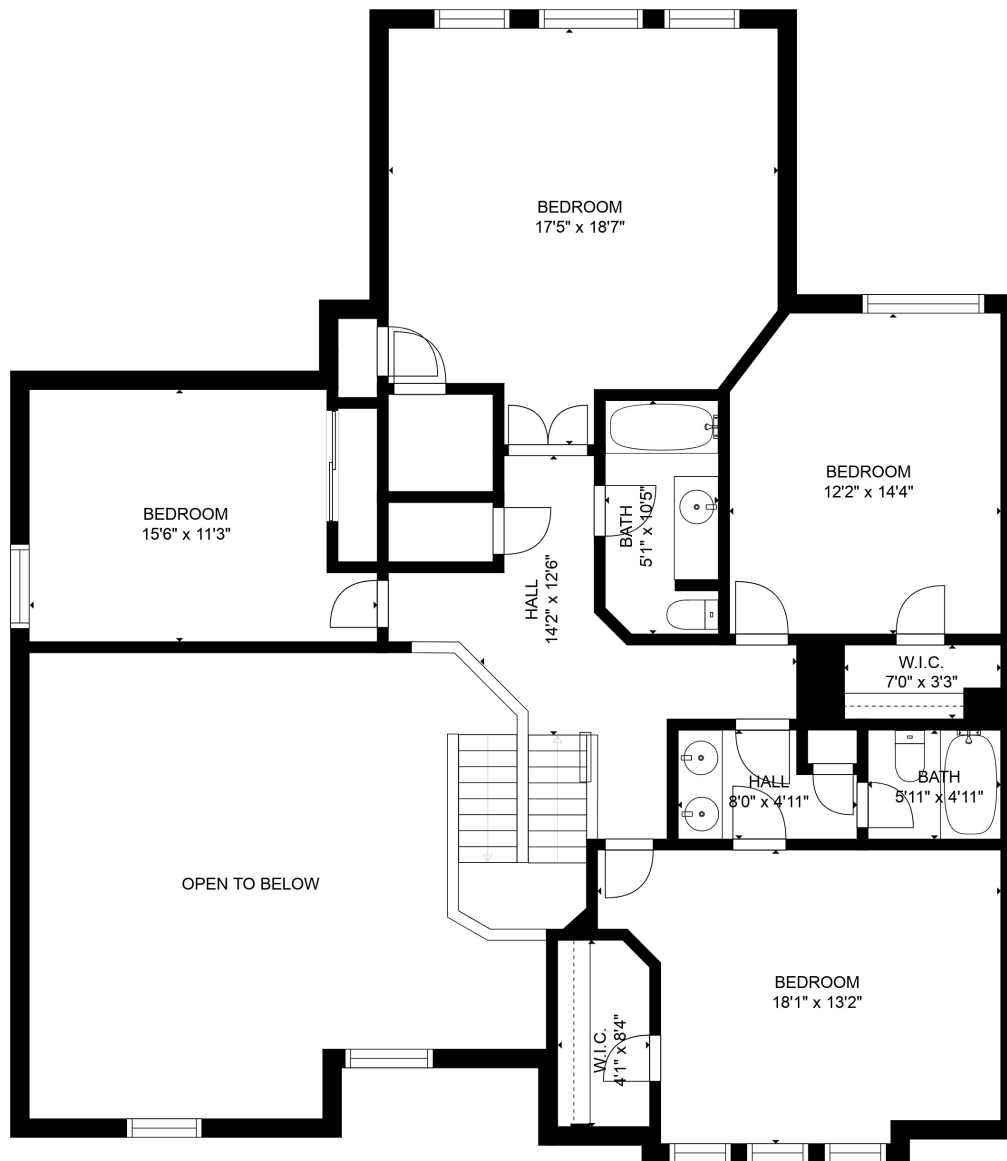

FLOOR 1

FLOOR 2

Estimated areas

GLA FLOOR 1: 1770 sq. ft, excluded 388 sq. ft
 GLA FLOOR 2: 1443 sq. ft, excluded 443 sq. ft
 Total GLA 3213 sq. ft, total scanned area 4044 sq. ft

SIZES AND DIMENSIONS ARE APPROXIMATE, ACTUAL MAY VARY.

Estimated areas

GLA FLOOR 1: 1770 sq. ft, excluded 388 sq. ft
 GLA FLOOR 2: 1443 sq. ft, excluded 443 sq. ft
 Total GLA 3213 sq. ft, total scanned area 4044 sq. ft

SIZES AND DIMENSIONS ARE APPROXIMATE, ACTUAL MAY VARY.