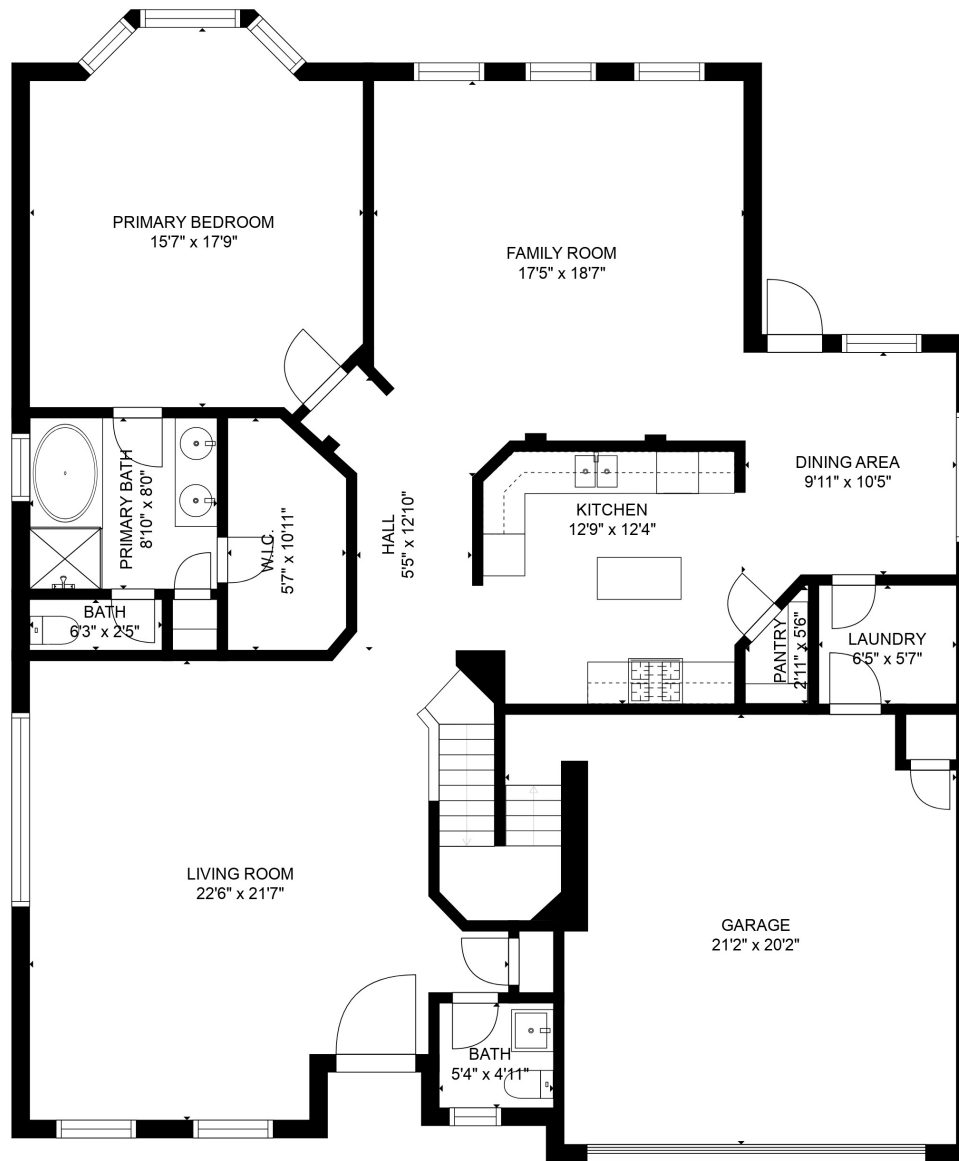

FLOOR 1

FLOOR 2

Estimated areas

GLA FLOOR 1: 1770 sq. ft, excluded 388 sq. ft
 GLA FLOOR 2: 1443 sq. ft, excluded 443 sq. ft
 Total GLA 3213 sq. ft, total scanned area 4044 sq. ft

SIZES AND DIMENSIONS ARE APPROXIMATE, ACTUAL MAY VARY.

Estimated areas

GLA FLOOR 1: 1770 sq. ft, excluded 388 sq. ft
 GLA FLOOR 2: 1443 sq. ft, excluded 443 sq. ft
 Total GLA 3213 sq. ft, total scanned area 4044 sq. ft

SIZES AND DIMENSIONS ARE APPROXIMATE, ACTUAL MAY VARY.