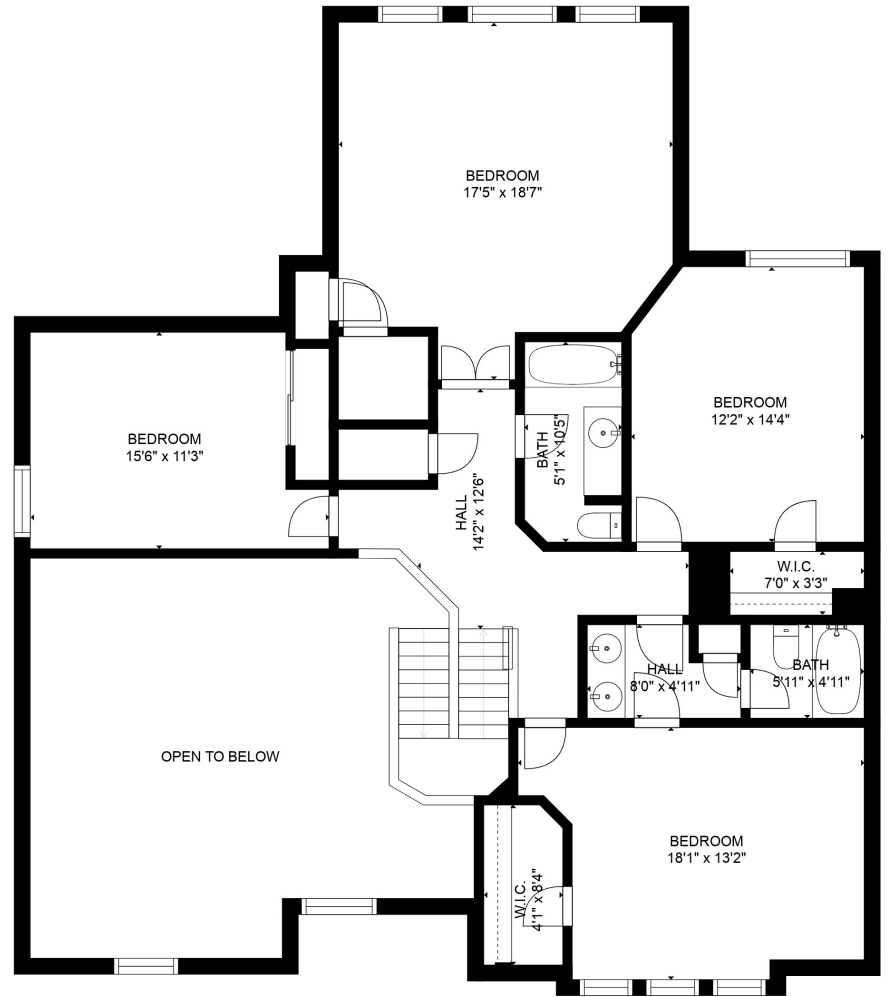

FLOOR 1

FLOOR 2

Estimated areas

GLA FLOOR 1: 1770 sq. ft, excluded 388 sq. ft
 GLA FLOOR 2: 1443 sq. ft, excluded 443 sq. ft
 Total GLA 3213 sq. ft, total scanned area 4044 sq. ft

SIZES AND DIMENSIONS ARE APPROXIMATE, ACTUAL MAY VARY.

Estimated areas

GLA FLOOR 1: 1770 sq. ft, excluded 388 sq. ft
 GLA FLOOR 2: 1443 sq. ft, excluded 443 sq. ft
 Total GLA 3213 sq. ft, total scanned area 4044 sq. ft

SIZES AND DIMENSIONS ARE APPROXIMATE, ACTUAL MAY VARY.